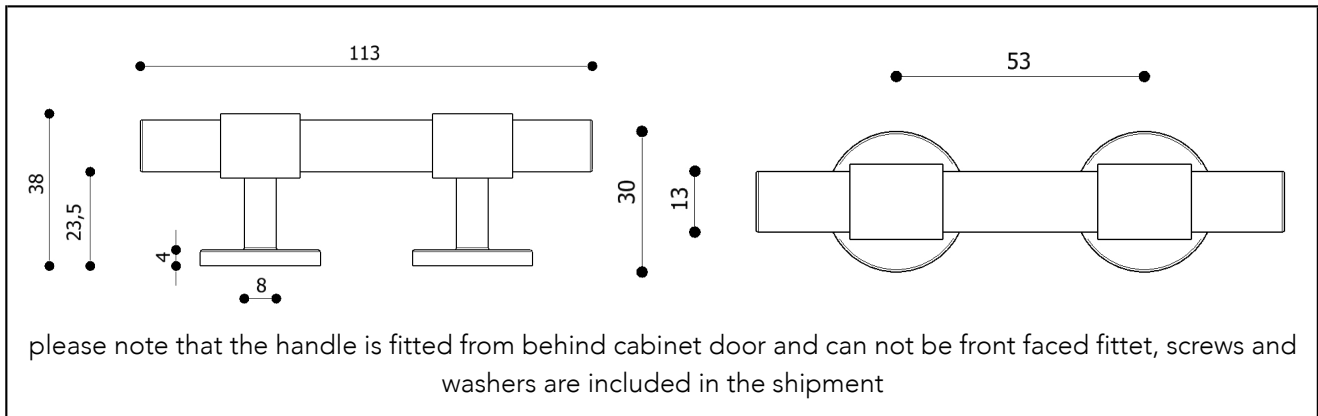

THE SIDE

(S) Bearings placed at the side of the handlebar
model 113mm

BEARINGS

POLISHED BRASS (PB) / SATIN BRASS (SB) / BURNISHED BRASS (BB) / POLISHED NICKEL (PN) / SATIN NICKEL (SN)

HANDLE BARS (Ø13mm)

BLACK HORN (BH) / WENGE (WE) / TEAK (TE) / OAK (OA) / POLISHED BRAS (PB) / SATIN BRASS (SB) / BURNISHED BRASS (BB) / POLISHED NICKEL (PN) / SATIN NICKEL (SN)

THE SIDE

(SI) Bearings placed at the side of the handlebar
model 156mm

BEARINGS

POLISHED BRASS (PB) / SATIN BRASS (SB) / BURNISHED BRASS (BB) / POLISHED NICKEL (PN) / SATIN NICKEL (SN)

HANDLE BARS (Ø13mm)