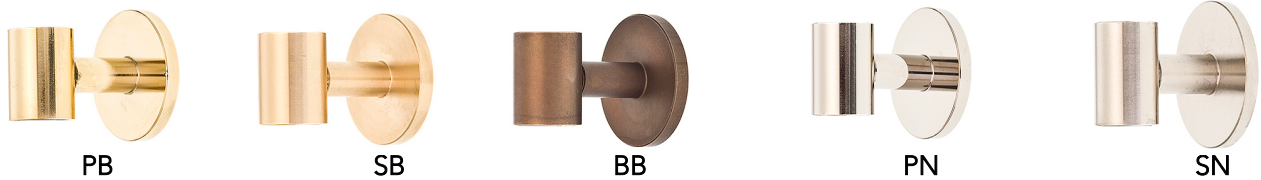

THE SIDE

(S) Bearings placed at the side of the handlebar
model 113mm

BEARINGS

POLISHED BRASS (PB) / SATIN BRASS (SB) / BURNISHED BRASS (BB) / POLISHED NICKEL (PN) / SATIN NICKEL (SN)

HANDLE BARS (Ø13mm)

BLACK HORN (BH) / WENGE (WE) / TEAK (TE) / OAK (OA) / POLISHED BRAS (PB) / SATIN BRASS (SB) / BURNISHED BRASS (BB) / POLISHED NICKEL (PN) / SATIN NICKEL (SN)

THE SIDE

(SI) Bearings placed at the side of the handlebar
model 156mm

BEARINGS

POLISHED BRASS (PB) / SATIN BRASS (SB) / BURNISHED BRASS (BB) / POLISHED NICKEL (PN) / SATIN NICKEL (SN)

HANDLE BARS (Ø13mm)

BLACK HORN (BH) / WENGE (WE) / TEAK (TE) / OAK (OA) / POLISHED BRAS (PB) / SATIN BRASS (SB) / BURNISHED BRASS (BB) / POLISHED NICKEL (PN) / SATIN NICKEL (SN)

CARE INSTRUCTIONS

OUR PRODUCTS ARE HANDMADE AND FROM NATURAL MATERIALS THUS VARIATIONS MAY OCCUR - IT IS A PART OF THE UNIQUENESS OF PRODUCTS FROM THE BRANDT ©