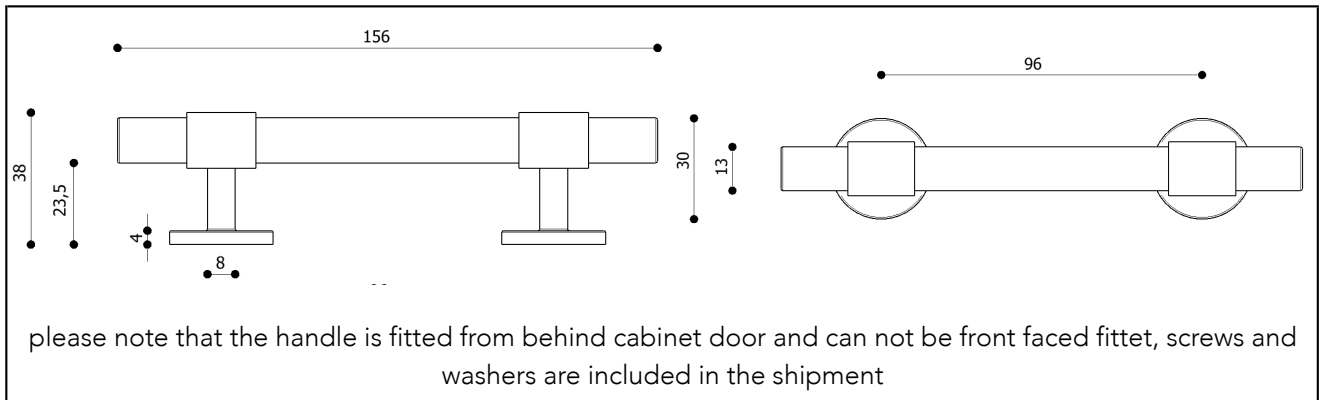

THE SIDE

(S) Bearings placed at the side of the handlebar
model 113mm

BEARINGS

POLISHED BRASS (PB) / SATIN BRASS (SB) / BURNISHED BRASS (BB) / POLISHED NICKEL (PN) / SATIN NICKEL (SN)

HANDLE BARS (Ø13mm)

BLACK HORN (BH) / WENGE (WE) / TEAK (TE) / OAK (OA) / POLISHED BRAS (PB) / SATIN BRASS (SB) / BURNISHED BRASS (BB) / POLISHED NICKEL (PN) / SATIN NICKEL (SN)

THE SIDE

(SI) Bearings placed at the side of the handlebar
model 156mm

BEARINGS

POLISHED BRASS (PB) / SATIN BRASS (SB) / BURNISHED BRASS (BB) / POLISHED NICKEL (PN) / SATIN NICKEL (SN)

HANDLE BARS (Ø13mm)