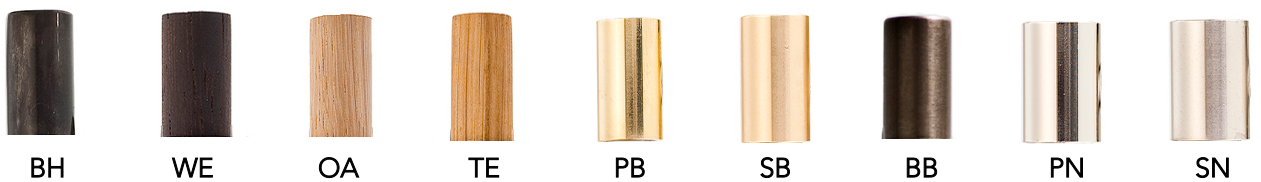

THE SIDE

(S) Bearings placed at the side of the handlebar
model 113mm

BEARINGS

POLISHED BRASS (PB) / SATIN BRASS (SB) / BURNISHED BRASS (BB) / POLISHED NICKEL (PN) / SATIN NICKEL (SN)

HANDLE BARS (Ø13mm)

BLACK HORN (BH) / WENGE (WE) / TEAK (TE) / OAK (OA) / POLISHED BRAS (PB) / SATIN BRASS (SB) / BURNISHED BRASS (BB) / POLISHED NICKEL (PN) / SATIN NICKEL (SN)

THE SIDE

(SI) Bearings placed at the side of the handlebar
model 156mm

BEARINGS

POLISHED BRASS (PB) / SATIN BRASS (SB) / BURNISHED BRASS (BB) / POLISHED NICKEL (PN) / SATIN NICKEL (SN)

HANDLE BARS (Ø13mm)

BLACK HORN (BH) / WENGE (WE) / TEAK (TE) / OAK (OA) / POLISHED BRAS (PB) / SATIN BRASS (SB) / BURNISHED BRASS (BB) / POLISHED NICKEL (PN) / SATIN NICKEL (SN)

CARE INSTRUCTIONS

OUR PRODUCTS ARE HANDMADE AND FROM NATURAL MATERIALS THUS VARIATIONS MAY OCCUR - IT IS A PART OF THE UNIQUENESS OF PRODUCTS FROM THE BRANDT ©