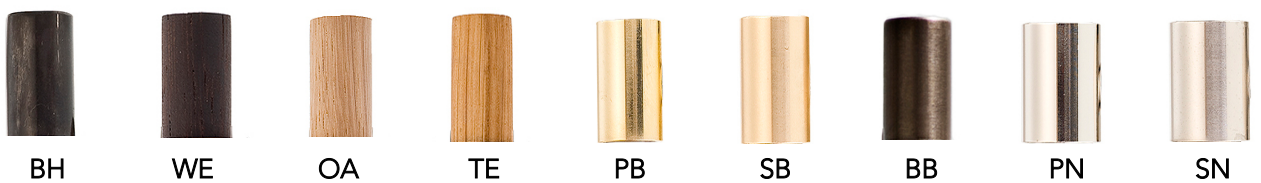

THE SIDE

(S) Bearings placed at the side of the handlebar
model 113mm

BEARINGS

POLISHED BRASS (PB) / SATIN BRASS (SB) / BURNISHED BRASS (BB) / POLISHED NICKEL (PN) / SATIN NICKEL (SN)

HANDLE BARS (Ø13mm)

BLACK HORN (BH) / WENGE (WE) / TEAK (TE) / OAK (OA) / POLISHED BRAS (PB) / SATIN BRASS (SB) / BURNISHED BRASS (BB) / POLISHED NICKEL (PN) / SATIN NICKEL (SN)

THE SIDE

(SI) Bearings placed at the side of the handlebar
model 156mm

BEARINGS

POLISHED BRASS (PB) / SATIN BRASS (SB) / BURNISHED BRASS (BB) / POLISHED NICKEL (PN) / SATIN NICKEL (SN)

HANDLE BARS (Ø13mm)

BLACK HORN (BH) / WENGE (WE) / TEAK (TE) / OAK (OA) / POLISHED BRAS (PB) / SATIN BRASS (SB) / BURNISHED BRASS (BB) / POLISHED NICKEL (PN) / SATIN NICKEL (SN)

CARE INSTRUCTIONS

OUR PRODUCTS ARE HANDMADE AND FROM NATURAL MATERIALS THUS VARIATIONS MAY OCCUR - IT IS A PART OF THE UNIQUENESS OF PRODUCTS FROM THE BRANDT ©