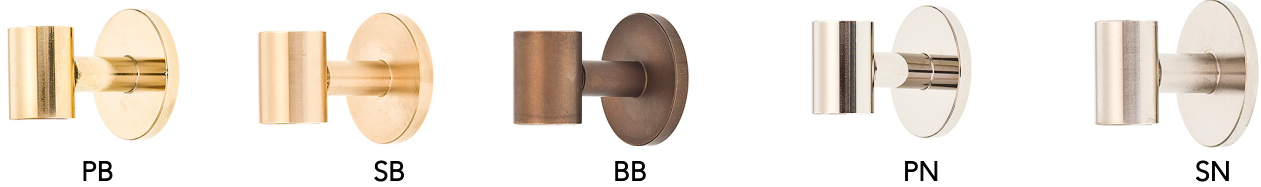

THE SIDE

(S) Bearings placed at the side of the handlebar
model 113mm

BEARINGS

POLISHED BRASS (PB) / SATIN BRASS (SB) / BURNISHED BRASS (BB) / POLISHED NICKEL (PN) / SATIN NICKEL (SN)

HANDLE BARS (Ø13mm)

BLACK HORN (BH) / WENGE (WE) / TEAK (TE) / OAK (OA) / POLISHED BRAS (PB) / SATIN BRASS (SB) / BURNISHED BRASS (BB) / POLISHED NICKEL (PN) / SATIN NICKEL (SN)

THE SIDE

(SI) Bearings placed at the side of the handlebar
model 156mm

BEARINGS

POLISHED BRASS (PB) / SATIN BRASS (SB) / BURNISHED BRASS (BB) / POLISHED NICKEL (PN) / SATIN NICKEL (SN)

HANDLE BARS (Ø13mm)

BLACK HORN (BH) / WENGE (WE) / TEAK (TE) / OAK (OA) / POLISHED BRAS (PB) / SATIN BRASS (SB) / BURNISHED BRASS (BB) / POLISHED NICKEL (PN) / SATIN NICKEL (SN)

CARE INSTRUCTIONS

OUR PRODUCTS ARE HANDMADE AND FROM NATURAL MATERIALS THUS VARIATIONS MAY OCCUR - IT IS A PART OF THE UNIQUENESS OF PRODUCTS FROM THE BRANDT ©

please note that the handle is fitted from behind cabinet door and can not be front faced fittet, screws and washers are included in the shipment

BEARINGS

POLISHED BRASS (PB) / SATIN BRASS (SB) / BURNISHED BRASS (BB) / POLISHED NICKEL (PN) / SATIN NICKEL (SN)